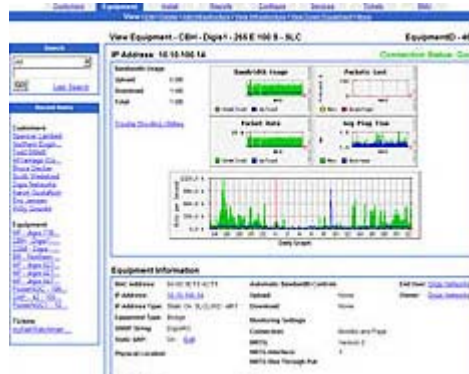

All from one easy portal!

For more information, please contact Scott Alerding at scott.alerding@solutions4ebiz.com or 317-853-4913.

Powercode Billing and Management solutions and ImageStream cater to these markets:

- ISPs
- Wireless ISPs

REQUEST A DEMO HERE!

Interact in a demo of the PowerCode software solution and experience the amazing power and value that PowerCode will bring to your business. Experience the whole subscriber life-cycle from Sign-up to auto-redirect for delinquencies and total customer control.